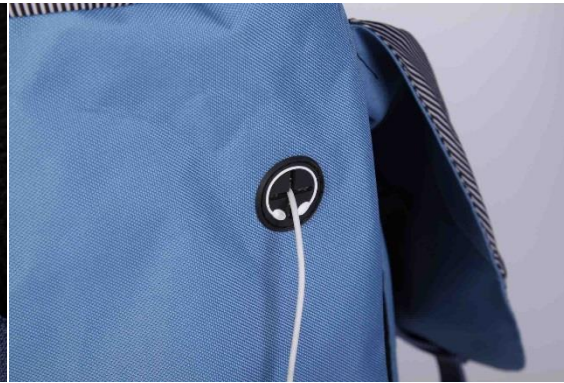

自然傳奇系列

BE WHAT I WANT TO